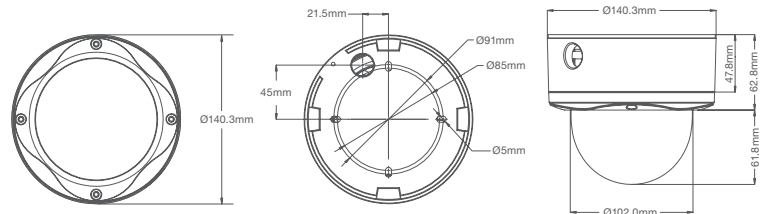

All-in-One Solution

D4S Mechanical

Casing	Acrylonitrile Butadiene Styrene (ABS) Plastic Housing	
	Acrylic (PMMA) Dome	
Total Unit Dimensions	Unit	Ø 4.7" (118.5mm) x 3.8" H (95.4mm)
	Packaged	6.5" W (165mm) x 6.5" L (165mm) x 5.8" H (147mm)
Weight	Unit	0.47 lbs (0.215kg) w/o camera 0.98 lbs (0.445kg) w/ camera
	Packaged	1.4 lbs (0.635kg)

D4SO Mechanical

Casing	Die-cast aluminum chassis	
	Polycarbonate Dome	
Total Unit Dimensions	Unit	Ø 5.5" (140.3mm) x 4.9" H (124.6mm)
	Packaged	8" W (203mm) x 7.5" L (190mm) x 6" H (152mm)
Weight	Unit	2.0 lbs (0.91kg) w/o camera 2.4 lbs (1.09kg) w/ camera
	Packaged	3.1 lbs (1.406kg)