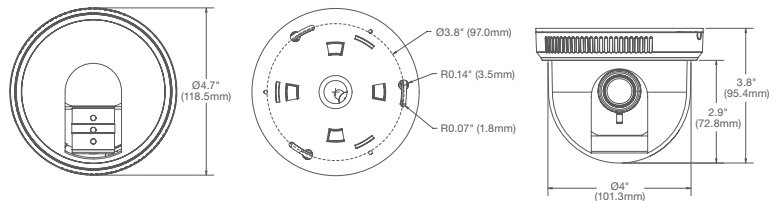

All-in-One Solution

D4S Mechanical

Casing	Acrylonitrile Butadiene Styrene (ABS) Plastic Housing	
	Acrylic (PMMA) Dome	
Total Unit Dimensions	Unit	Ø 4.7" (118.5mm) x 3.8" H (95.4mm)
	Packaged	6.5" W (165mm) x 6.5" L (165mm) x 5.8" H (147mm)
Weight	Unit	0.47 lbs (0.215kg) w/o camera 0.98 lbs (0.445kg) w/ camera
	Packaged	1.4 lbs (0.635kg)

D4SO Mechanical

Casing	Die-cast aluminum chassis	
	Polycarbonate Dome	
Total Unit Dimensions	Unit	Ø 5.5" (140.3mm) x 4.9" H (124.6mm)
	Packaged	8" W (203mm) x 7.5" L (190mm) x 6" H (152mm)
Weight	Unit	2.0 lbs (0.91kg) w/o camera 2.4 lbs (1.09kg) w/ camera
	Packaged	3.1 lbs (1.406kg)

D4F Mechanical

Casing	Acrylonitrile Butadiene Styrene (ABS) Plastic Housing	
	Acrylic (PMMA) Dome	
Total Unit Dimensions	Unit	Ø 6" (152.5mm) x 4.9" H (124mm)
	Packaged	8.2" W (208mm) x 8.2" L (208mm) x 7" H (178mm)
Weight	Unit	0.64 lbs (0.29kg) w/o camera 1.16 lbs (0.525kg) w/ camera
	Packaged	1.8 lbs (0.816kg)