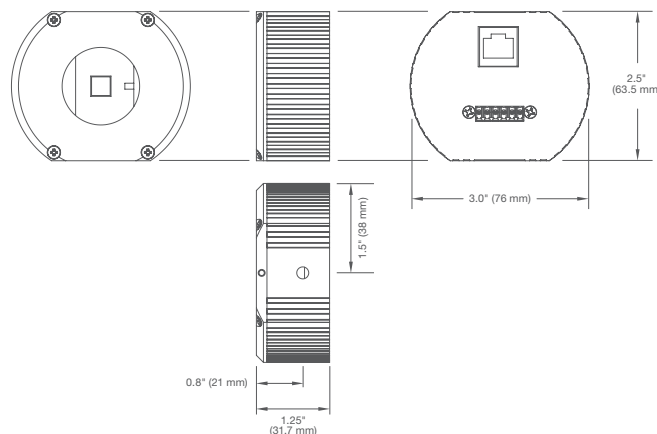

Mechanical

Casing	Die-cast aluminum chassis	
	C/CS lens mount	
Total Unit Dimensions	Unit	3" W (76mm) x 1.25" D (31.7mm) x 2.5" H (63.5mm) (w/o lens)
	Packaged	4" W (102mm) x 4" L (102mm) x 3.7" H (94mm)
Weight	Unit	5.8oz (164 grams) w/o lens
	Packaged	0.7 lbs (0.318kg)

D4SO Mechanical

Casing	Die-cast aluminum chassis	
	Polycarbonate Dome	
Total Unit Dimensions	Unit	Ø 5.5" (140.3mm) x 4.9" H (124.6mm)
	Packaged	8" W (203mm) x 7.5" L (190mm) x 6" H (152mm)
Weight	Unit	2.0 lbs (0.91kg) w/o camera 2.4 lbs (1.09kg) w/ camera
	Packaged	3.1 lbs (1.406kg)